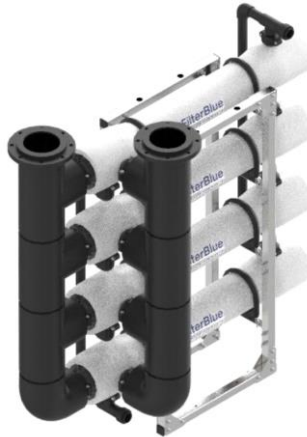

Housings for filter cartridges

FIBERGLASS HOUSINGS

FILTRO FILTERBLUE-BL-03-4RS

[Link to PDF product's drawing](#)

 www.everblue.it/CadDrawings/F20160728095157642FBL4RSFRPBL1220W

FEATURES

Model	FILTRO FILTERBLUE-BL-03-4RS
Material	FRP
In/Out	DN 200 FLANGE DN8063 PN16

APPLICATIONS

Water
Sea water

Code	Description	Specs, colors and particular finishing	Cartridges height	In/Out	Capacity empty 2 bar (l/min)	End cap	Quantity box	-
FBL4RSFRPBL1220WH	FILTRO FILTERBLUE-BL-03-4RS 12x20"	White	20"	DN 200 FLANGE DN8063 PN16	5500	BL	1	

Housings for filter cartridges FIBERGLASS HOUSINGS

FILTRO FILTERBLUE-BL-03-4RS

HOUSINGS CODE LIST

Model	Material	Cartridges end cap type	Cartridges n°	Cartridges height	Specs and finishing
FBL4RS	FRP (Fiberglass)	BL	12	20"	White
	FRP	BL	12	20	WH

Approximate picture. End caps and height's choice will lead to the assembly of a product which could differ from those shown in figure

[Link to product's details pictures, installation pictures](#)

http://www.everblue.it/OtherInstallPics/INS_FILTERBLUE-BL-3-4RS.PDF