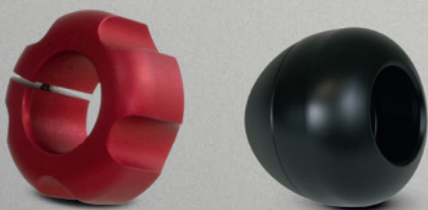

Camera accessories

Guide sleeves