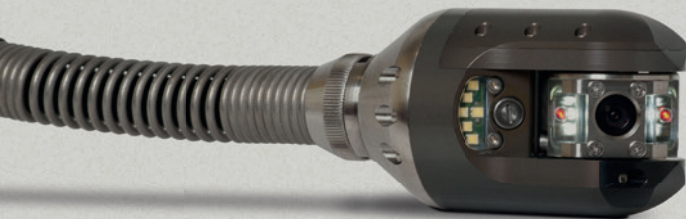

Pan and tilt color TV cameras

RSK-60100 RSK-78110

Application area	DN 70 - DN 400	DN 100 - DN 400
Suitable for bends (87° bend)	as of DN100	as of DN100
Swivel range	± 115°	± 110°
Waterproof	up to 5 bar	up to 5 bar
Material	Alu-stainless steel	Alu-stainless steel
Pluggable installation	✓	✓
High-resolution color camera module	✓ 420 lines	✓ 480 lines
High performance-lighting	18 LEDs	18 LEDs
Lens	68°	97°
Focus	Electric (1cm - ∞)	Electric (1cm - ∞)
Dimensions (Diameter / length)	60 mm / 100 mm	78 mm / 110 mm
Weight	ca. 680 g	ca. 950 g
Parallel Laser	✓	✗

RSK-60100