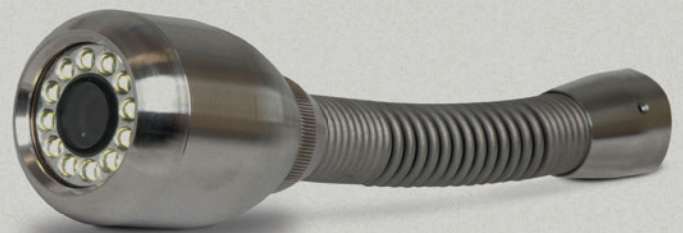

AXIAL color TV cameras

RIK-3240

RIK-3240/RO

RIK-5570

Application area	DN 40 - DN 150	DN 40 - DN 150	DN 70 - DN 400
Suitable for bends (87° bend)	as of DN50	as of DN50	as of DN100
Automatic horizontal compensation	✘	✓	✓
Waterproof	up to 3 bar	up to 3 bar	up to 5 bar
Material	Stainless steel	Stainless steel	Stainless steel
Pluggable installation	✓	✓	✓
High-resolution color camera module	✓ 420 lines	✓ 420 lines	✓ 480 lines
High performance-lighting	16 LEDs	16 LEDs	12 LEDs
Lens	90°	90°	97°
Focus	Fix focus (5cm - ∞)	Fix focus (5cm - ∞)	Fix focus (5cm - ∞)
Dimensions (Diameter / length)	32 mm / 40 mm	32 mm / 40 mm	55 mm / 70 mm
Weight	ca. 150 g	ca. 190 g	ca. 550 g

RIK-3240 / RIK-3240/RO

RIK-5570

Camera accessories

Guide sleeves

Guide brushes

Skids